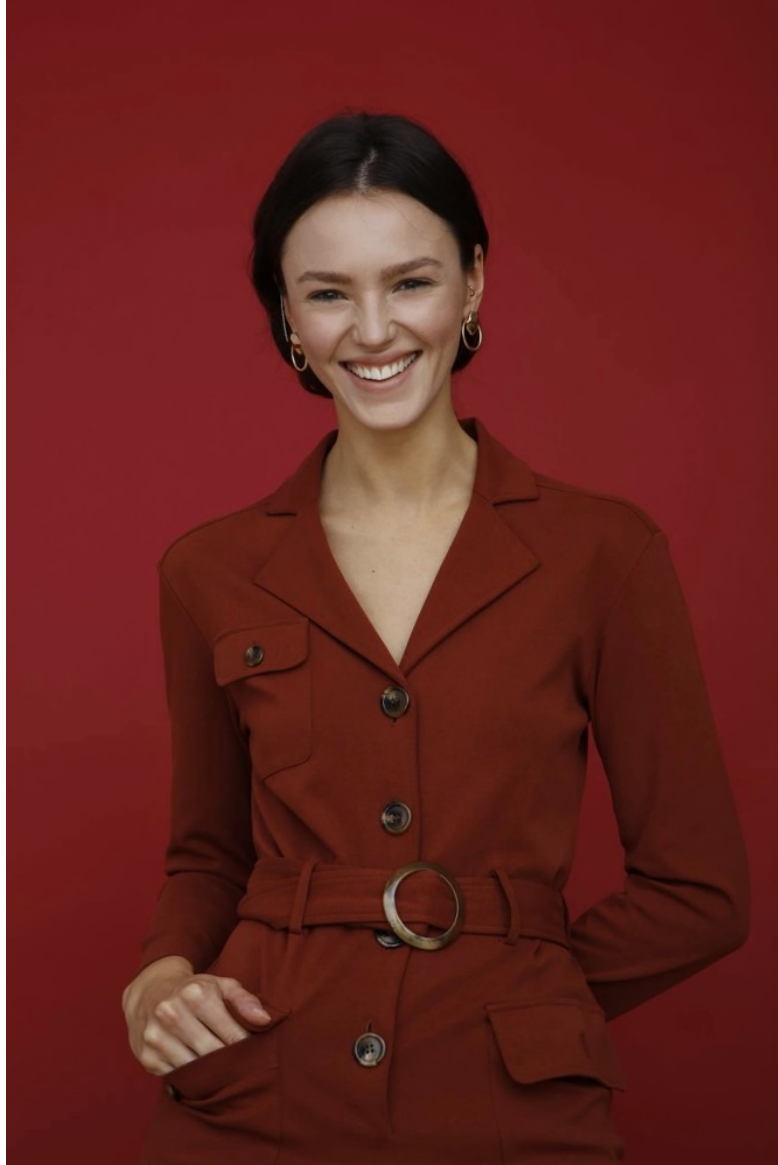

NUR MODEL

MANAGEMENT

EVA A

Height: 181cm / 5' 11½"   Bust: 80cm / 31½"   Waist: 63cm 25"   Hips: 93cm / 36½"   Shoes: 40 EU / 9 US / 7 UK   Hair: Light brown   Eyes: Green